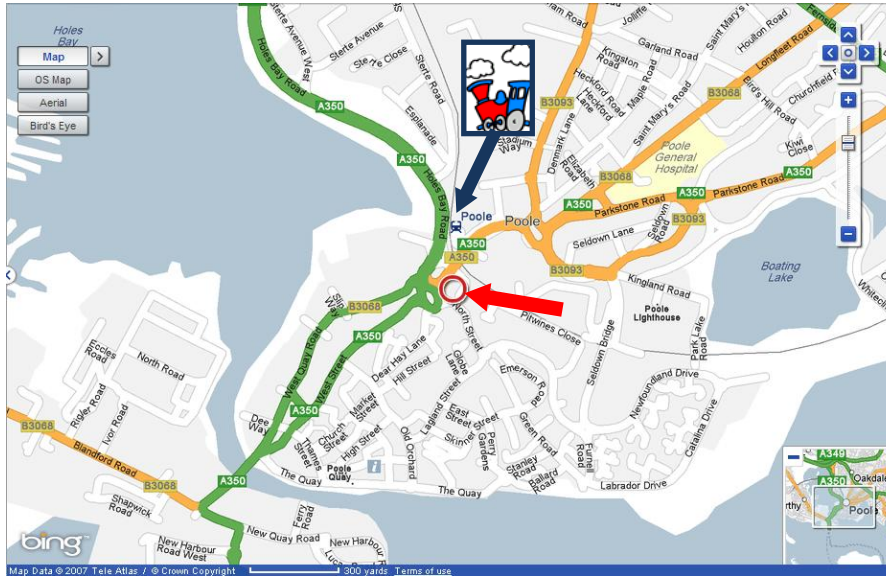

HOW TO FIND US

Sibbett Gregory

3 Winchester Place
North Street
Poole
Dorset
BH15 1NX

01202 661177 | info@sibbettgregory.com

- Follow the A350 towards Poole Town Centre
 - Our building is set back from the Hunger Hill Roundabout.
-
- When approaching from the Holes Bay direction, follow the red route that will take you over the flyover and immediately onto a large roundabout in front of the Barclays Building. Proceed all the way round the roundabout and back over the flyover. Stay in the left lane and follow the green route that will take you off on an early left hand exit marked for busses. Our car park is the first on the left.
 - Follow the green route if you are coming from the Bournemouth direction.
 - Please find a parking space and proceed to number three, the building has our name on the side and is one of the offices facing the roundabout.
 - Please make your way to reception on the first floor where you will be issued with a temporary parking permit which we kindly ask you to return at the end of your visit.
 - Any problems, please call the office.
 - **PLEASE NOTE: THE POST CODE WILL DIRECT YOUR SAT NAV TO THE STAFF CAR PARK AT THE BACK OF THE BUILDING (WHITE ARROW), NOT TO OUR VISITOR CAR PARK.**