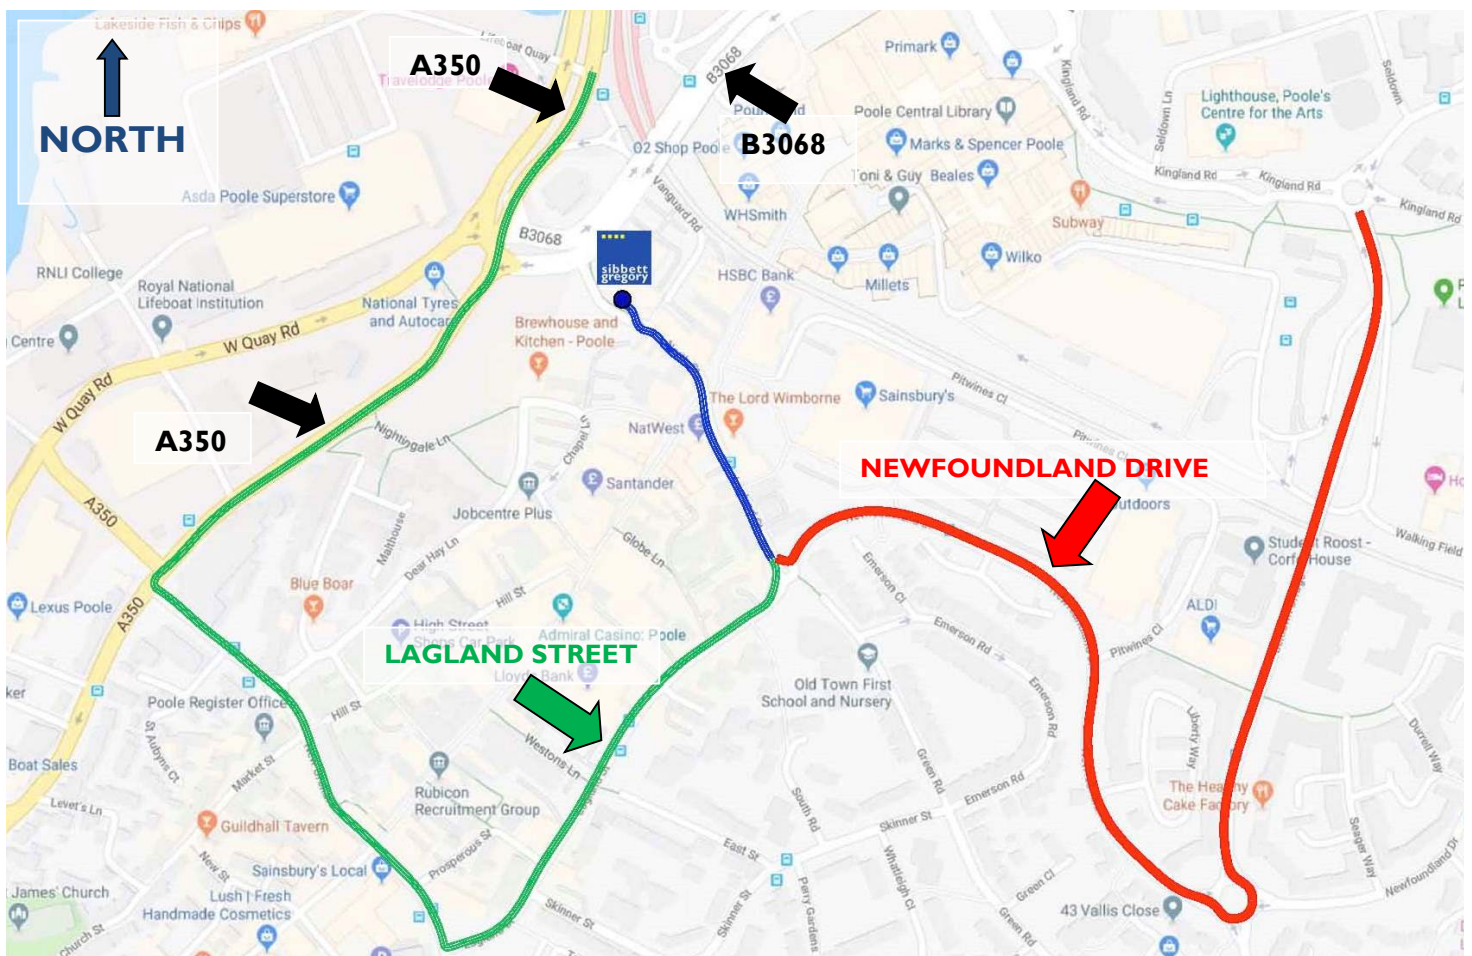

## HOW TO FIND US

	<b>Sibbett Gregory</b>
	3 Winchester Place North Street Poole Dorset BH15 1NX
	01202 661177   <a href="mailto:info@sibbettgregory.com">info@sibbettgregory.com</a>

**Due to changes to the local highway system, as of 25<sup>th</sup> March 2019 the access route to our visitor's car park has changed.**

- Approach will now be from Lagland Street or Newfoundland Drive and generally on the routes as shown in green or red to the above map. There is a mini roundabout in the highway where the red and green routes (as shown) meet, next to the Foundry Arms.
- Once at the mini roundabout, continue north on Lagland Street (sign posted as a bus route), shown as a blue line on the above map, across the pedestrianised High Street crossing until you reach our office car park, on the right hand side.
- Once you have found a parking space, please proceed to the first floor of Unit 3 where you will find our reception and will be issued with a parking permit to be displayed in your car.